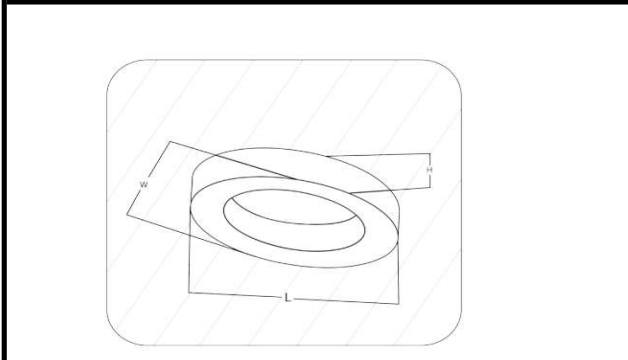

Sovitron Interior Pvt.Ltd.

<b>Model Name</b>	Jetta Ring Oval Surface /DLARJOVDS-35
<b>Description</b>	Architectural Light

Technical description	Image
-----------------------	-------

<b>Dimension</b>	Custom dimension H=60/90/95mm
<b>Frame</b>	Aluminium
<b>Color Tempertaure</b>	4000K
<b>Power</b>	35W
<b>Total Luminous Flux</b>	2800 lm
<b>Efficacy</b>	80 lm/W
<b>IP rating</b>	50
<b>Color Rendering</b>	≥80
<b>Mounting</b>	Surface
<b>Optics</b>	White Opal Diffuser
<b>Dimming</b>	NON-Dimmable
<b>Operating Voltage</b>	220-240 VAC
<b>Standard Lifetime</b>	L70 minimum at 50,000 burning hours

**Dimension diagram**

HEIGHT-60/90/95

Custom dimension, coating and installation available upon request

**Remarks:-**

**Address: Plot #7 Saroorpur-Nangla Industrial Area,Ballabgarh-Sohna Road,Faridabad-121005**  
**Email: info@sovitron.com**